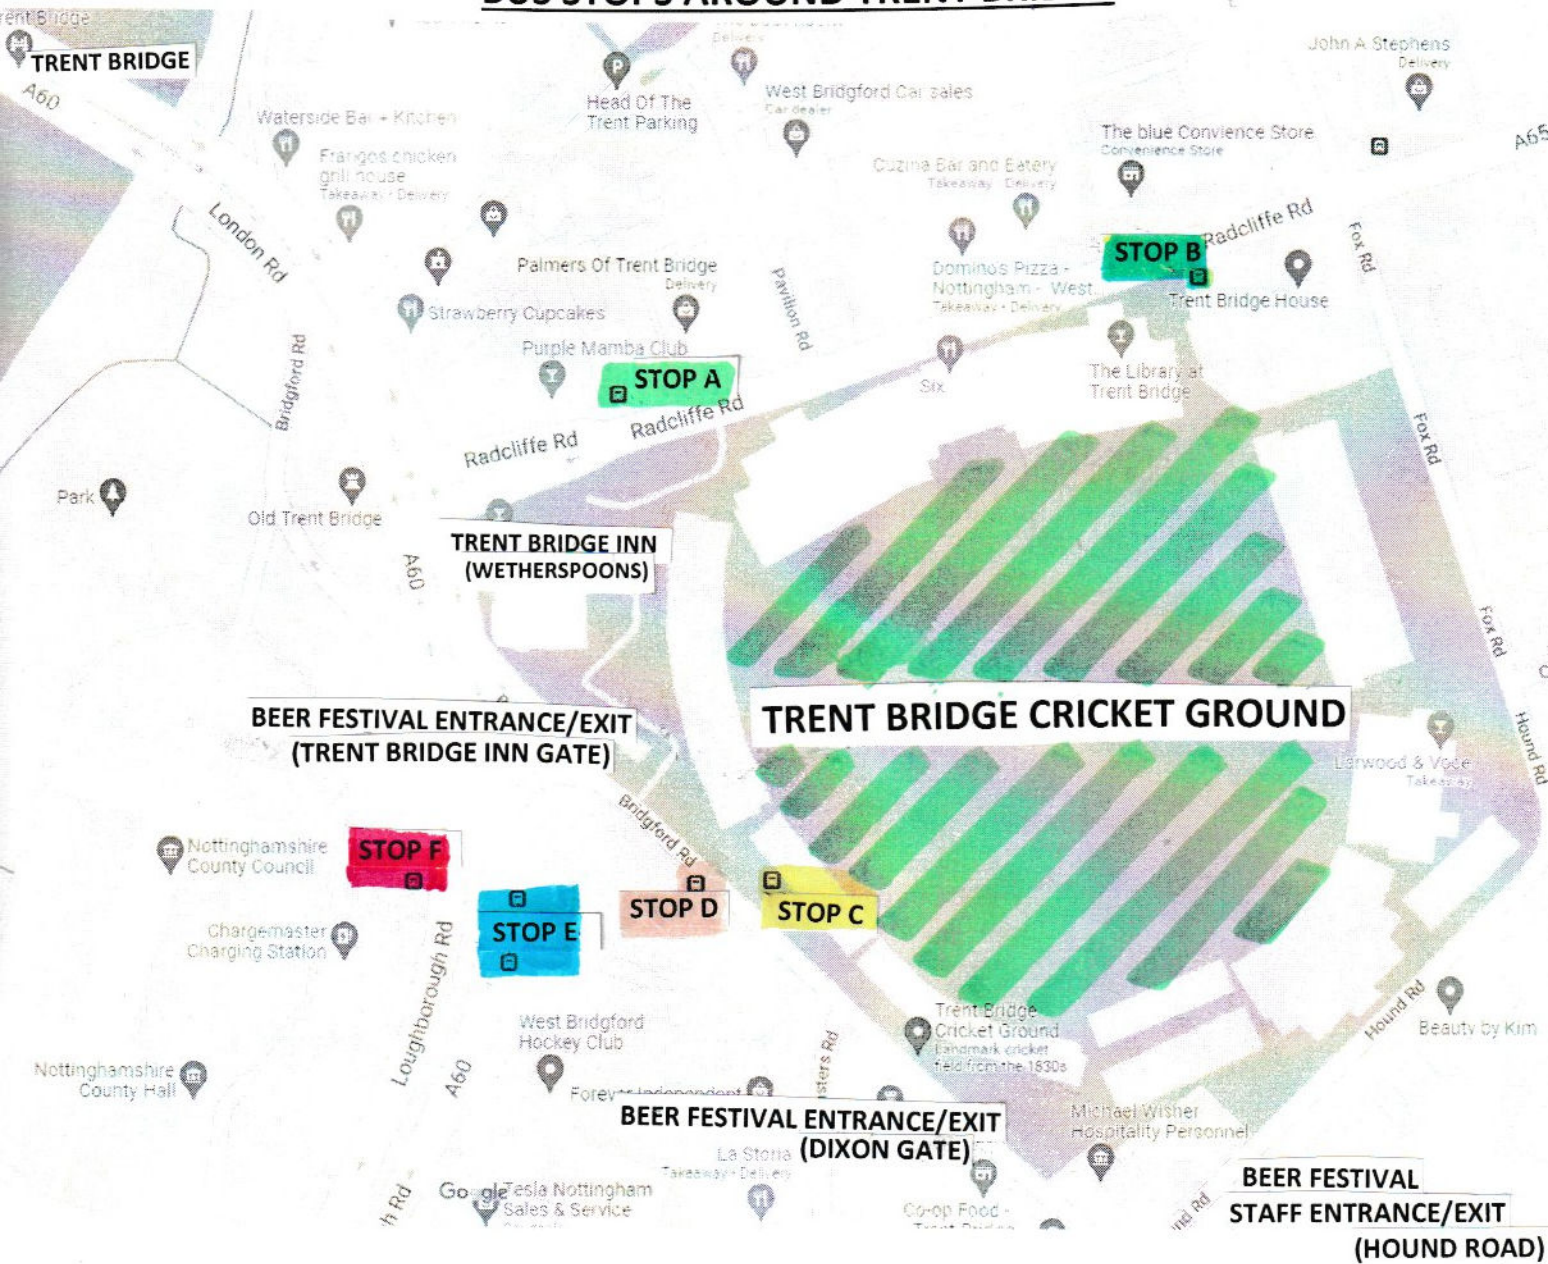

BUS STOPS AROUND TRENT BRIDGE

TRENT BRIDGE

TRENT BRIDGE INN
(WETHERSPOONS)

BEER FESTIVAL ENTRANCE/EXIT
(TRENT BRIDGE INN GATE)

TRENT BRIDGE CRICKET GROUND

STOP F

STOP E

STOP D

STOP C

BEER FESTIVAL ENTRANCE/EXIT
(DIXON GATE)

BEER FESTIVAL
STAFF ENTRANCE/EXIT
(HOUND ROAD)